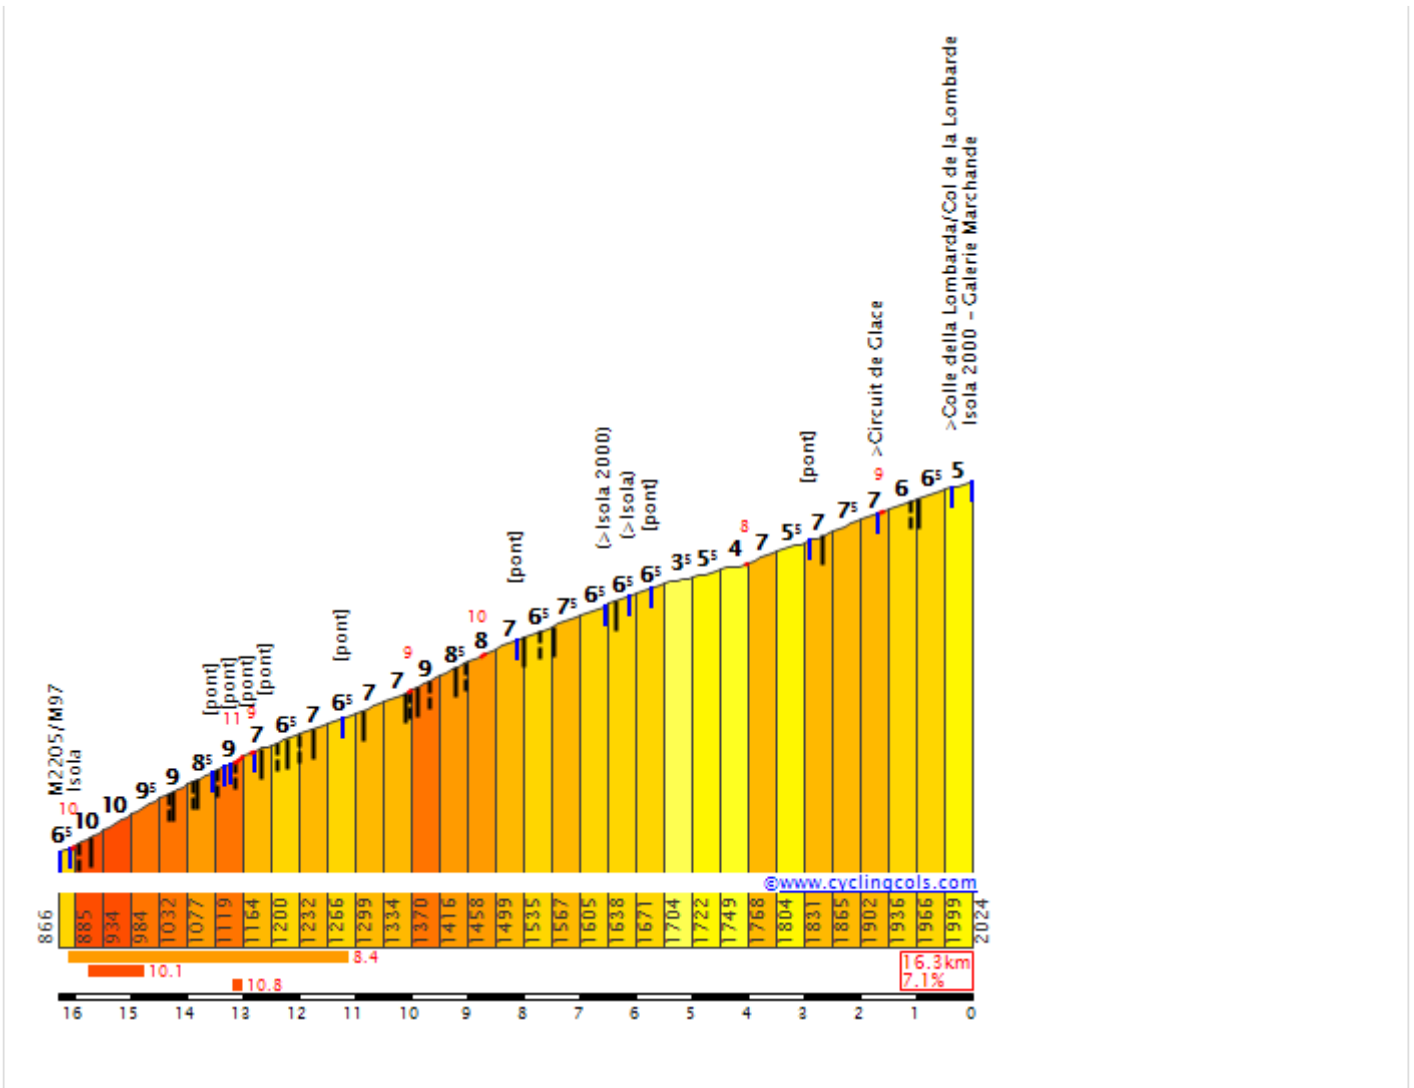

# 9 July 2024 (Tue) - Barcelonnette / Isola 2000 via Bonette & Lombarde

## Timetable

Breakfast plan	
Ride plan	Ride Barcelonnette to Isola 2000 (93km with 3160m <sup>^</sup> ). Includes Bonnette & Lombarde.
Lunch plan	
Dinner plan	

## Ride details

Key climbs:

### **(1) Cime de la Bonette (from the north / Jausiers)**

Climb starts about 8km into our route.

Strava (full route):

<https://www.strava.com/routes/3243876543485984224>